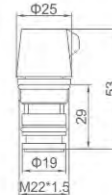

- Inversor baño giratorio
- Diverter for bath mixer

Ref: M92102