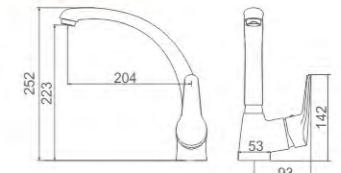

ACS / FX37-1

49,71 € Ref: M14150 10