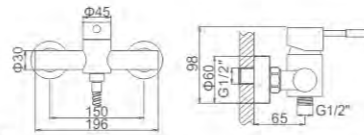

- **Ducha**
  Cartucho 35
  Flexo de ducha inox 170cm doble grapado
  Mango de ducha INOX 1 posición
- **Shower**
  35 Cartridge
  Double locked chromed SUS304 shower hose - 170cm
  Single position hand shower INOX

Ø35

ACS / HU10FX67-35

66,55 €

Ref:

M12003