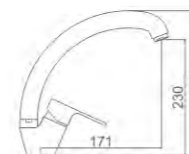

ACS / HU10FX67-35

43,54 € Ref: M14822 10