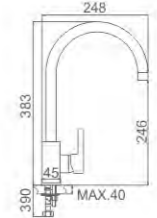

ACS / HU10FX48-1

52,63 € Ref: M22118 10