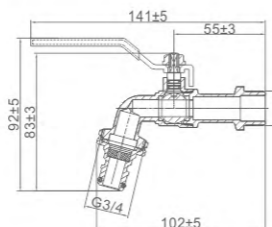

12,97 € Ref: M22002 100

- Grifo pared 1/2-3/4
- Tap 1/2-3/4

8,34 € Ref: M22201 50

- Grifo lavadora 1/2-3/4
- Tap for washing machine 1/2-3/4

9,26 € Ref: M22201-1 50

- Grifo pared 2 salidas 1/2
- Double cartridge tap 1/2