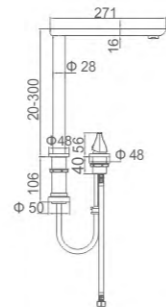

ACS / FX31

79,77 €

Ref:

M22106B

- Cocina abatible repisa
Cartucho 25
Aireador Neoperl
Latiguillos F3/8*M10*1 50cm
- Ajustable kitchen mixer
25 cartridge
Neoperl aerator
F3/8-M10*1 flexible hose

ACS / FX62-3