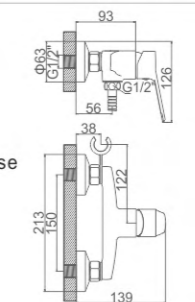

33,47 € Ref: M15059 10

- Ducha con mango y flexo**
Cartucho 35 gran caudal
Flexo de ducha cromado 170cm,
Mango de 3 posiciones
- Shower mixer with handshower and hose**
Enlarged flow-rate 35mm cartridge
Chromed shower hose 170cm,
3-function hand shower