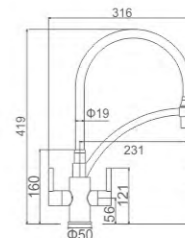

- Cocina con dos mandos, caño flexible
  Aireador 2 posiciones
  Latiguillos De F3/8 * M10*1
- Two-handle kitchen mixer with flexible spout
  2-function spray head
  F3/8*M10*1 Flexible hose