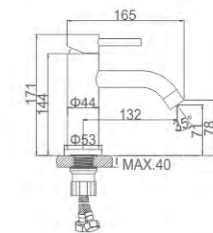

Ø35

ACS / HU10FX67-35

46,32 €

Ref:

M11003Y

- **Lavabo negro**
Cartucho 35 gran caudal
Aireador Neoperl
Latiguillos F3/8*M10*1
- **Basin mixer black**
Enlarged flow-rate 35mm cartridge
Neoperl aerator
F3/8-M10*1 flexible hose