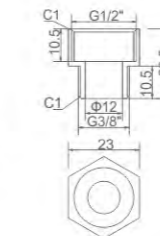

- Conexión 1/2-3/8
- Adapter 1/2-3/8

Ref: M91501