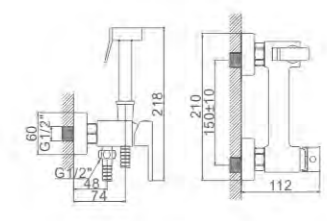

24,19 € Ref: M22007R 30

- Set shattaf para ducha higiénica
- Angle valve with shattaf set

16,06 € Ref: M22007A 30

- Set shattaf
- Shower mixer with shattaf

84,95 € Ref: M22021 10

- Set shattaf negro
- Shower mixer with shattaf