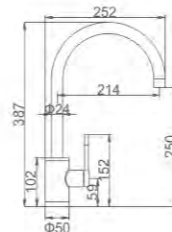

ACS / HU10FX48-1

40,00 € Ref: M22111 10

- Cocina vertical inox 25
Cartucho 25
Aireador con núcleo interno Neoperl
Latiguillos De F3/8 * M10*1
- INOX kitchen mixer with 25mm cartridge
25 Cartridge
Aerator with Neoperl inner part
F3/8*M10*1 Flexible hose