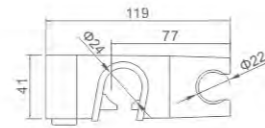

- Sujetamaneral reajustable
- Sliding hand shower holder adjustable

4,78 € Ref: M20404 100