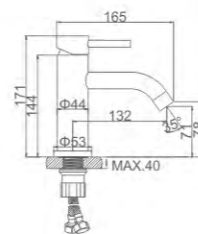

Ø35

ACS / HU10FX67-35

42,11 €

Ref:

M11003A