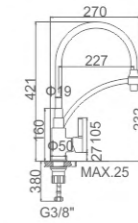

ACS / HU10FX48-1

72,84 € Ref: M22129B-2 10