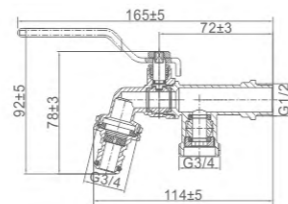

12,97 € Ref: M22002 100

- Grifo pared 1/2-3/4
- Tap 1/2-3/4

8,34 € Ref: M22201 50

- Grifo lavadora 1/2-3/4
- Tap for washing machine 1/2-3/4

9,26 € Ref: M22201-1 50

- Grifo pared 2 salidas 1/2
- Double cartridge tap 1/2