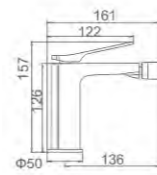

- **Bidé negro**
  Cartucho 26 gran caudal
  Aireador Neoperl
  Latiguillos F3/8*M10*1
- **Bidet mixer black**
  Enlarged flow-rate 26mm cartridge
  Neoperl aerator
  F3/8-M10*1 flexible hose