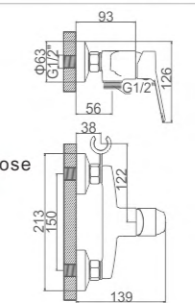

- **Ducha sin mango o flexo**
  Cartucho 35 gran caudal
  Flexo de ducha cromado 170cm,
  Mango de 3 posiciones
- **Shower mixer without handshower or hose**
  Enlarged flow-rate 35mm cartridge
  Chromed shower hose 170cm,
  3-function hand shower