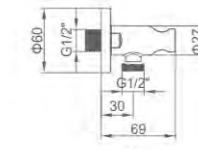

14,06 € Ref: M21705 100

- Toma de 1/2 redonda
- Round shower hose connecting

12,15 € Ref: M21706 100

- Soporte redondo
- Round holder with water outlet

16,11 € Ref: M21712 100

- Soporte cuadrado
- Square holder with water outlet