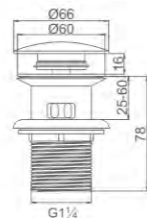

COMPLEMENTOS

- Válvula para lavabo - Clic Clac con rebosadero - tapón grande
- Drain basin - Clic-Clac - with overflow - Big cap

10,65 € Ref: M20502 60

- Válvula para lavabo - Clic Clac con rebosadero - color oro
- Click pop-up Gold

12,69 € Ref: M20502Y 60

- Válvula para lavabo - Clic Clac con rebosadero - color negro
- Click pop-up Black

11,75 € Ref: M20502B 60

- Válvula para lavabo - Clic Clac con rebosadero - tapón pequeña
- Drain basin - Clic-Clac - with overflow - small cap

8,95 € Ref: M20503 60

- Válvula click-clack con rebosadero anti-atasco
- Click pop-up with overflow

11,45 € Ref: M20507 60

COMPLEMENTOS

- Válvula click-clack anti-atasco
- Click pop-up w/o overflow

11,45 € Ref: M20507-1 60

- Sifón para lavabo
- Siphone basin

19,96 € Ref: M20505 20

- Sifón para lavabo negro
- Black siphone for basin

26,48 € Ref: M20505B 20

- Sifón curvo
- Siphon

12,55 € Ref: M20506 30