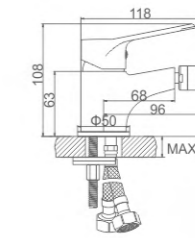

ACS / HU10FX67-35

33,47 € Ref: M15059 10