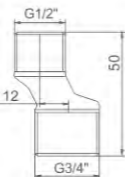

- Aireador M28*1
- Aerator M28*1

Ref: M91004

- Aireadores 24mm
- Aerator 24mm

Ref: M91005

- Kit sujeción
- M8 screw fixing set

Ref: M91101

- Tuerca 3/4
- Back nut

Ref: M90701