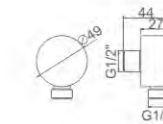

- Toma de 1/2 redonda
- Round shower hose connecting

12,15 € Ref: M21706 100