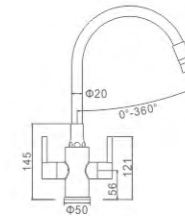

- Cocina con dos mandos, caño flexible
  Aireador 2 posiciones
  Latiguillos De F3/8 * M10*1
- Two-handle kitchen mixer with flexible spout
  2-function spray head
  F3/8*M10*1 Flexible hose

ACS

60,00 € Ref: M22141-2