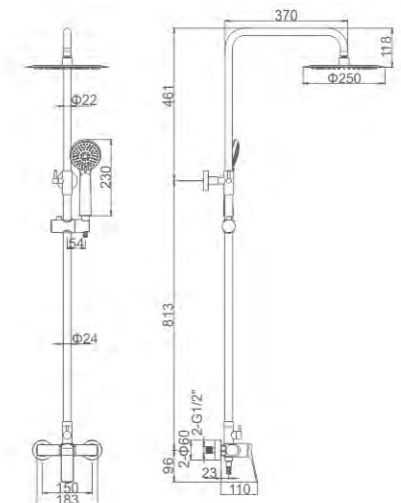

ACS / FX58

92,51 € Ref: M14004-2 10

- Ducha columna**
Cartucho 25 gran caudal
Flexo de ducha cromado 170cm,
Mango de 3 posiciones, rociador inox 250mm
- Shower column**
Enlarged flow-rate 25mm cartridge
Chromed shower hose 170cm,
3-function hand shower,
Dia.250mm chromed SS shower head