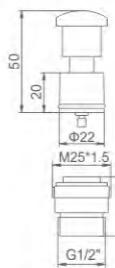

- Inversor baño
- Diverter for bath mixer

Ref: M92101