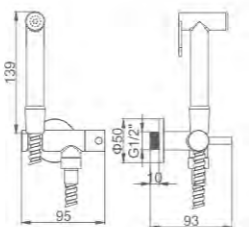

- Set shattaf para ducha higiénica con mango de latón
- Flexo ducha cromado 120mm