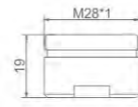

- Aireador M28*1
- Aerator M28*1

Ref: M91004

- Aireadores 24mm
- Aerator 24mm

Ref: M91005

- Kit sujeción
- M8 screw fixing set

Ref: M91101

- Tuerca 3/4
- Back nut

Ref: M90701