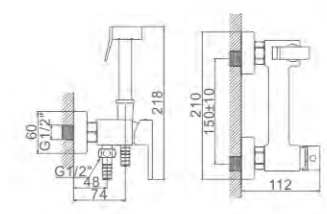

24,19 € Ref: M22007R 30

- Set shattaf para ducha higiénica
- Angle valve with shattaf set

16,06 € Ref: M22007A 30

- Set shattaf
- Shower mixer with shattaf

84,95 € Ref: M22021 10

- Set shattaf negro
- Shower mixer with shattaf