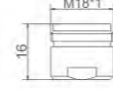

- Aireador M18*1
- Aerator M18*1

Ref: M91003