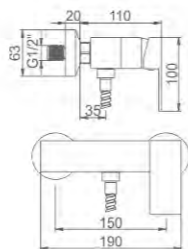

Ø35

ACS

110,51 € Ref: M12005 8