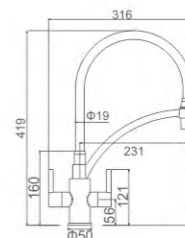

- Cocina con dos mandos, caño flexible
  Aireador 2 posiciones
  Latiguillos De F3/8 * M10*1
- Two-handle kitchen mixer with flexible spout
  2-function spray head
  F3/8*M10*1 Flexible hose

ACS

80,19 € Ref: M22142-2