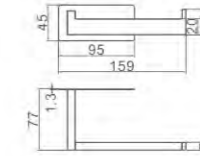

- Portarrollos efecto cepillado
- Toilet paper holder - Ss brushed

10,04 € Ref: M34051 90