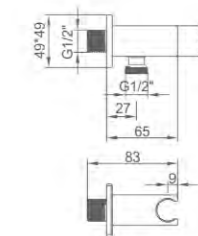

14,06 € Ref: M21705 100

- Toma de 1/2 redonda
- Round shower hose connecting

12,15 € Ref: M21706 100

- Soporte redondo
- Round holder with water outlet

16,11 € Ref: M21712 100

- Soporte cuadrado
- Square holder with water outlet