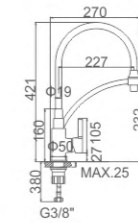

Purification kitchen mixer brushed nickel
 35 Cartridge
 Brass headwork 90 degree
 F3/8-M10*1 flexible hose
 Grey flexible spout

ACS / HU10FX48-1

112,42 € Ref: M22128A-9 10

GRIFERIA DE COCINA

- Cocina vertical**
Cartucho 35
Aireador 2 posiciones
Caño flexible silicona negro
Latiguillos F3/8" M10*1
- Kitchen mixer**
35 Cartridge
2-function aerator
Black flexible spout
F3/8-M10*1 flexible hose