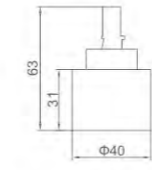

- Cartucho termostático con regulador de temperatura 40
- Cartridge 40mm with temperature ring

Ref: M90511