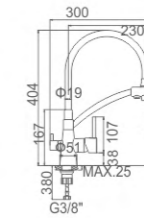

ACS / HU10FX48-1

112,42 € Ref: M22128-2 10