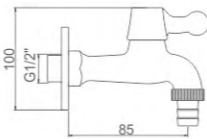

12,97 € Ref: M22002 100

- Grifo pared 1/2-3/4
- Tap 1/2-3/4

8,34 € Ref: M22201 50

- Grifo lavadora 1/2-3/4
- Tap for washing machine 1/2-3/4

9,26 € Ref: M22201-1 50

- Grifo pared 2 salidas 1/2
- Double cartridge tap 1/2