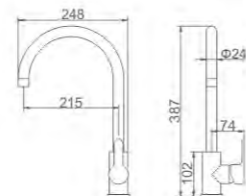

ACS / HU10FX48-1

52,08 € Ref: M14022 10