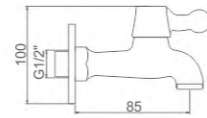

12,44 € Ref: M22001 100