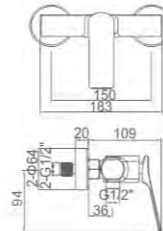

ACS / FX62-4

77,33 € Ref: M12004B-1 10