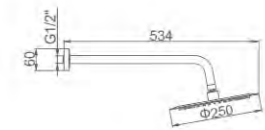

- **Double functions concealed shower set**
  Round SUS304 chromed shower head, DIA.250mm
  40 Cartridge
  ABS Box
  Double locked chromed shower Hose - 170cm,Chromed
  5 positions hand shower