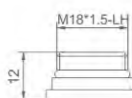

- Pestaña
- Back insert

Ref: M90601