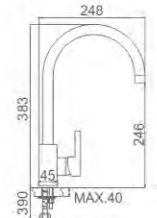

ACS / HU10FX48-1

52,63 € Ref: M22118A 10