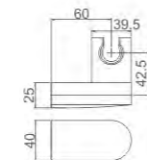

- Soporte - ABS Cromo
- Wall bracket - ABS Chromed

2,95 € Ref: M20403 100