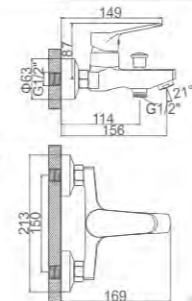

- **Baño sin mango o flexo**
  Cartucho 35 gran caudal
  Flexo de ducha cromado 170cm,
  Mango de 3 posiciones
- **Bath mixer without handshower or hose**
  Enlarged flow-rate 35mm cartridge
  Chromed shower hose 170cm,
  3-function hand shower

ACS / HU10FX67-35

60,00 € Ref: M13059-1 10