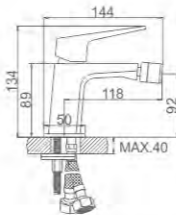

ACS / HU10FX67-35

49,38 € Ref: M15007 10