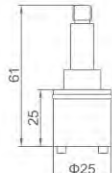

- Inversor termostático 2 funciones
- 2- function head work

Ref: M90506