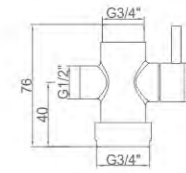

- Distribuidor columna
- Diverter for shower tower

Ref: M92201