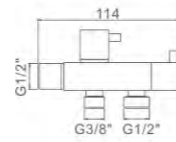

- Válvula para ducha higiénica con salida cisterna
- 2 outlet angle valve

15,18 € Ref: M22005B 120