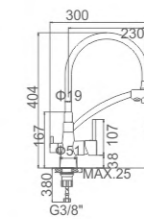

ACS / HU10FX48-1

112,42 € Ref: M22128B-2 10