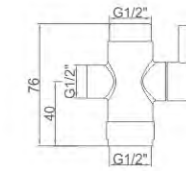

- Distribuidor columna
- Diverter for shower tower

Ref: M92202